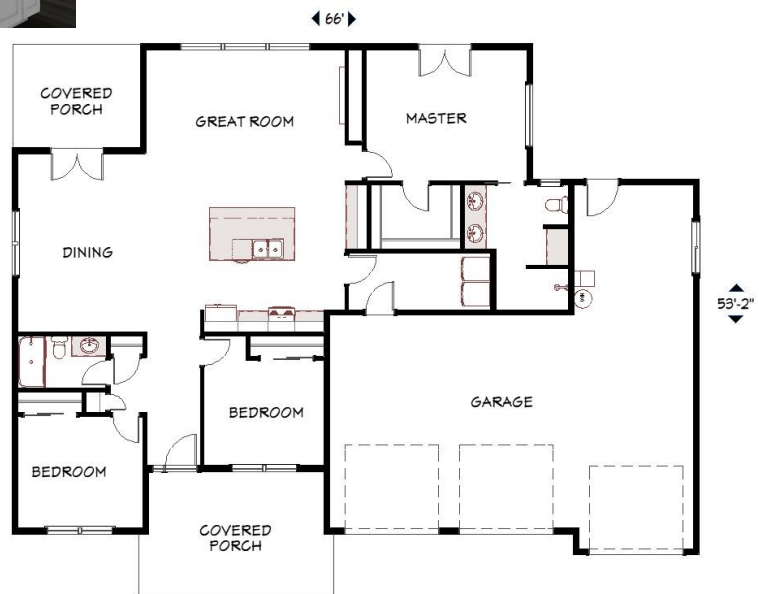

SPARROWHAWK

TOTAL SQ FT
1763

WWW.PREMIERQUALITYHOMES.COM

208-819-5172